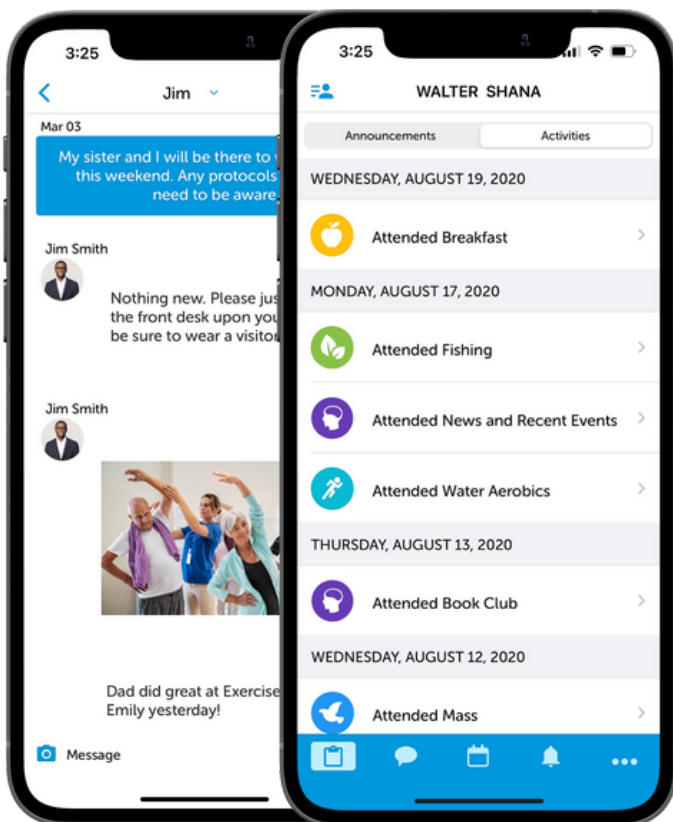

Icon

Family Engagement

Keep family members **informed** through one **central point** of communication.

-  Improve communication by easily sharing announcements and newsletters
-  Manage expectations through HIPAA-compliant messaging & photo-sharing
-  Reinforce a strong activity program by instantly sharing the community calendar
-  Automatically generate in-app survey to receive feedback about your community
-  Enable push notifications for activity attendance to ensure peace of mind with no extra effort from your team

Create **peace of mind** and **improve family satisfaction** survey results **by 50%** with no extra work needed from your staff.